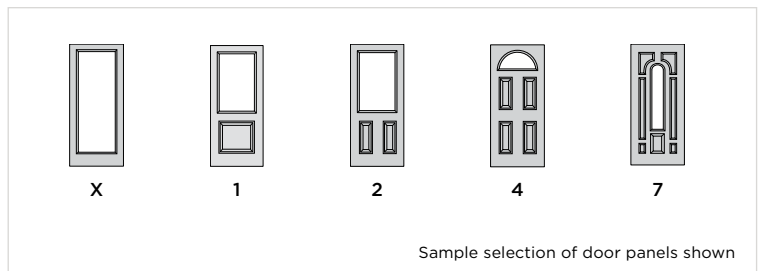

NUMBER OF VISIBLE PANELS