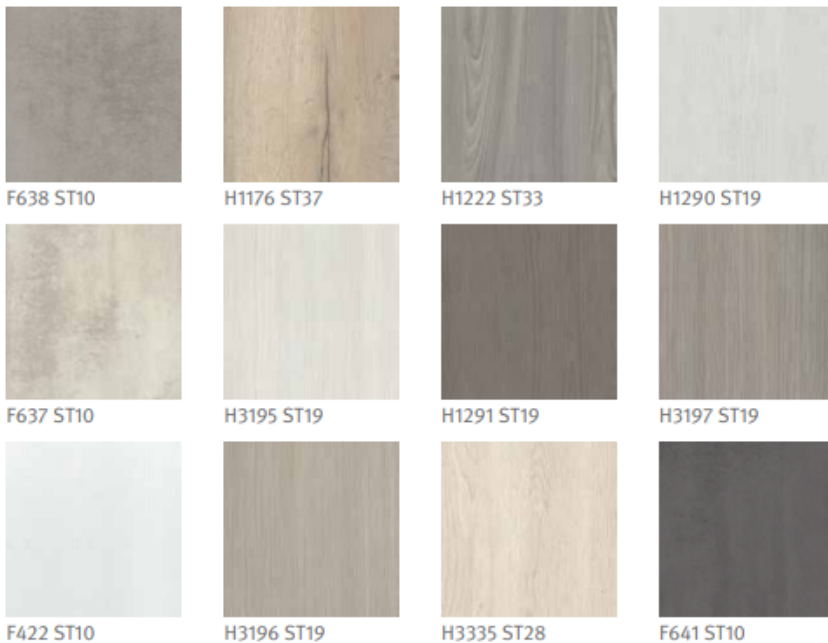

DESCRIPTION

Plenty of storage space – perfectly planned. Much is demanded of a real modern family kitchen. It requires kitchen organization, workable for the entire family and of course the necessary robustness and durability. The focal point of this family-oriented kitchen is the island with the center stove. It visually separates the kitchen from the adjoining living room. The Ponderosa pine style countertops pair nicely with the satin grey kitchen cabinets creating a nice modern and natural look.